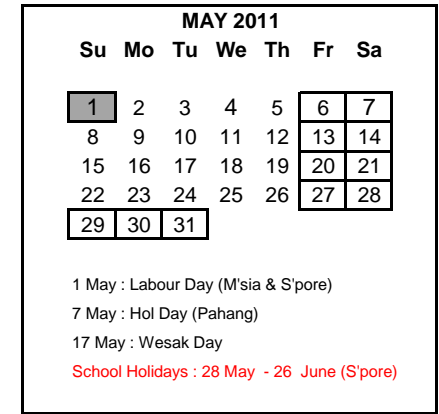

5.5 Seasonal Chart for Year 2011 / 2012

 - Super Peak

 - Peak

Unshaded - Low Season /Normal