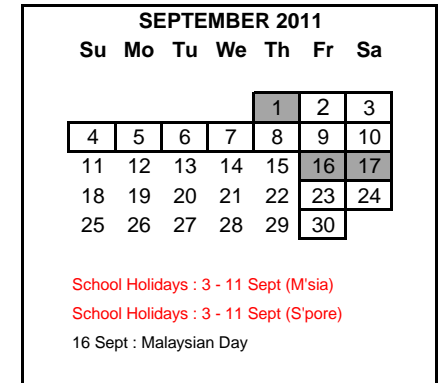

5.5 Seasonal Chart for Year 2011 / 2012

 - Super Peak

 - Peak

Unshaded - Low Season /Normal