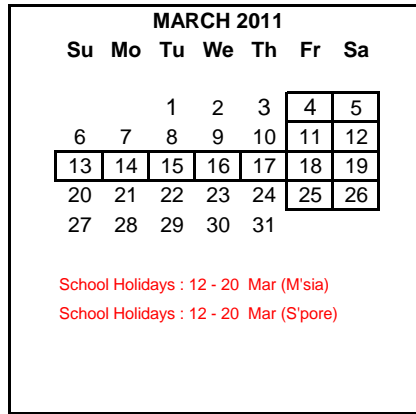

5.5 Seasonal Chart for Year 2011 / 2012

 - Super Peak

 - Peak

Unshaded - Low Season /Normal