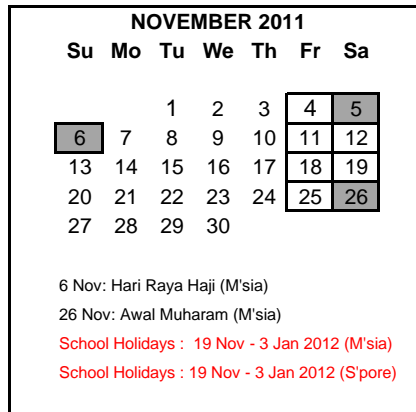

5.5 Seasonal Chart for Year 2011 / 2012

 - Super Peak

 - Peak

Unshaded - Low Season /Normal