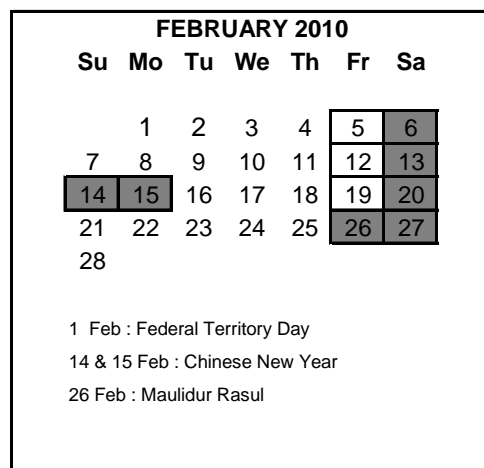

SEASONAL CHART 2010 / 2011

- Super Peak

- Peak

Unshaded - Low Season /Normal