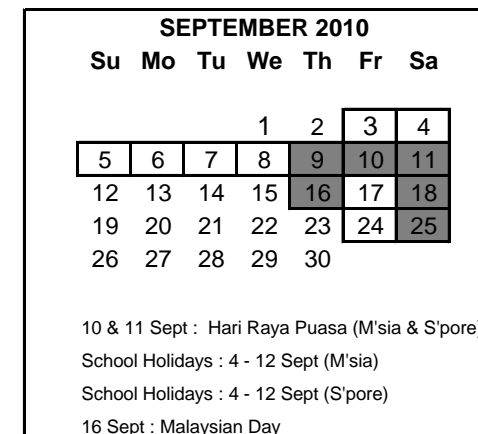

SEASONAL CHART 2010 / 2011

- Super Peak

- Peak

Unshaded - Low Season /Normal