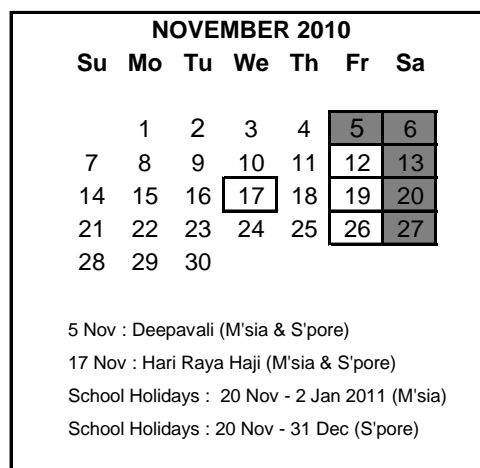

SEASONAL CHART 2010 / 2011

- Super Peak

- Peak

Unshaded - Low Season /Normal