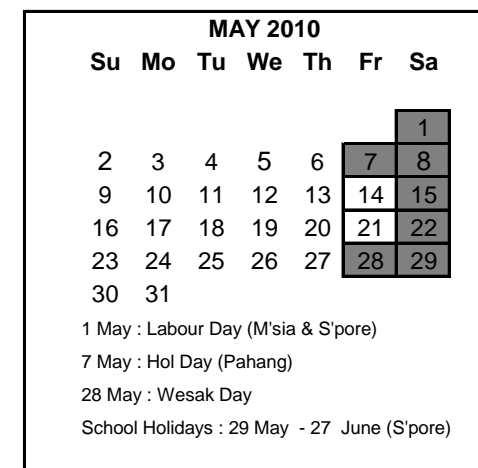

SEASONAL CHART 2010 / 2011

- Super Peak

- Peak

Unshaded - Low Season /Normal