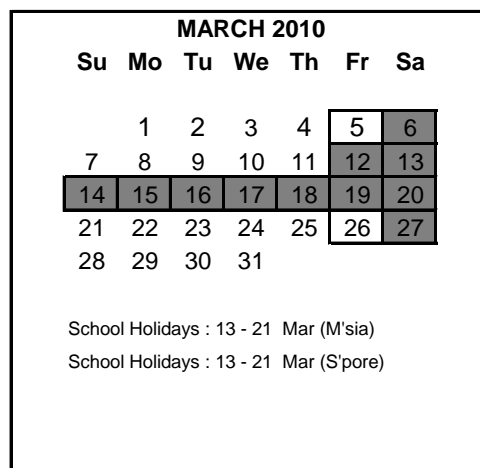

SEASONAL CHART 2010 / 2011

- Super Peak

- Peak

Unshaded - Low Season /Normal