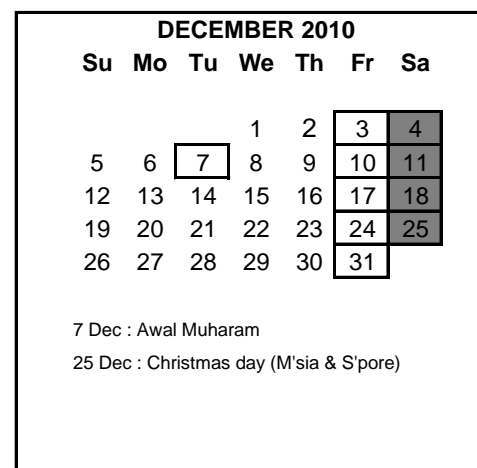

SEASONAL CHART 2010 / 2011

- Super Peak

- Peak

Unshaded - Low Season /Normal