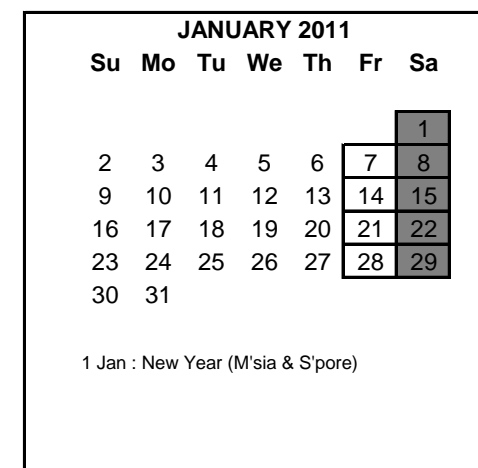

SEASONAL CHART 2010 / 2011

- Super Peak

- Peak

Unshaded - Low Season /Normal